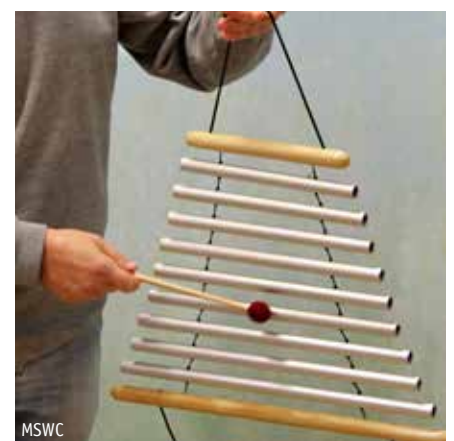

Klanginstrumente instruments for soundjourney

Art.Nr. Art.Bezeichnung Lagernummer VK Brutto €

Klanginstrumente instruments for soundjourney

Shruti Boxen und Chimes aus Indien Shrutibox and chimes, from India

BS75	High Quality Paloma klein, Teak massiv, chromatisch 13 Töne, c-c' high quality paloma small, teak, chromatic 13 tones, c-c'	L25121600	288,00
BS1346	Paloma groß, Teak, chromatisch 13 Töne, c-c1, 3,7kg 40,5x32x7cm paloma large, teak, chromatic 13 tones, c-c1, 3,7 kg, 15.9x12.6x2.8"	L25129925	399,00
BS1340	MoKu klein, inkl. Tasche, c-c1, 2,2 kg 31x6x23 cm Shruti Box MoKu little, incl. bag, c-c1, 2,2 kg 12x2,4x9"	L25017925	239,00
BS1342	MoKu, groß, inkl. Tasche c-c1, 3,7 kg 40,5x6x32 MoKu large, incl. bag, c-c1, 3,7 kg, 15.9x2x2.6x12.6"	L25121675	289,00
BS1343	chromatisch, C über 3 Oktaven, 40x8x32 cm chromatic, c over 3 octaves, 15.75x3.2x12.6"	L25129175	389,00

Aureliophone 36x50x3 cm Grundton Keynote c 128 Hz (a = 432 Hz) 14.2x20x1.2"

MSWC30B	Aureliophone, Swinging Chime, Bhatragi (Morgen) Aureliophone, Swinging Chime, Bhatragi (indian shruti for morning)	L35112285	189,00
MSWC30H	Aureliophone, Swinging Chime, Hamsadhvani (Mittag) Aureliophone, Swinging Chime, Hamsadhvani (indian shruti for noon)	L35212285	189,00
MSWC30G	Aureliophone, Swinging Chime, Gorak Kalyan (Abend) Aureliophone, Swinging Chime, Gorak Kalyan (indian shruti for evening)	L35312285	189,00
MSWC30M	Aureliophone, Swinging Chime, Malkaus (Nacht) Aureliophone, Swinging Chime, Malkaus (indian shruti for night)	L35412285	189,00

Tibet Zimbeln tibetan cymbals